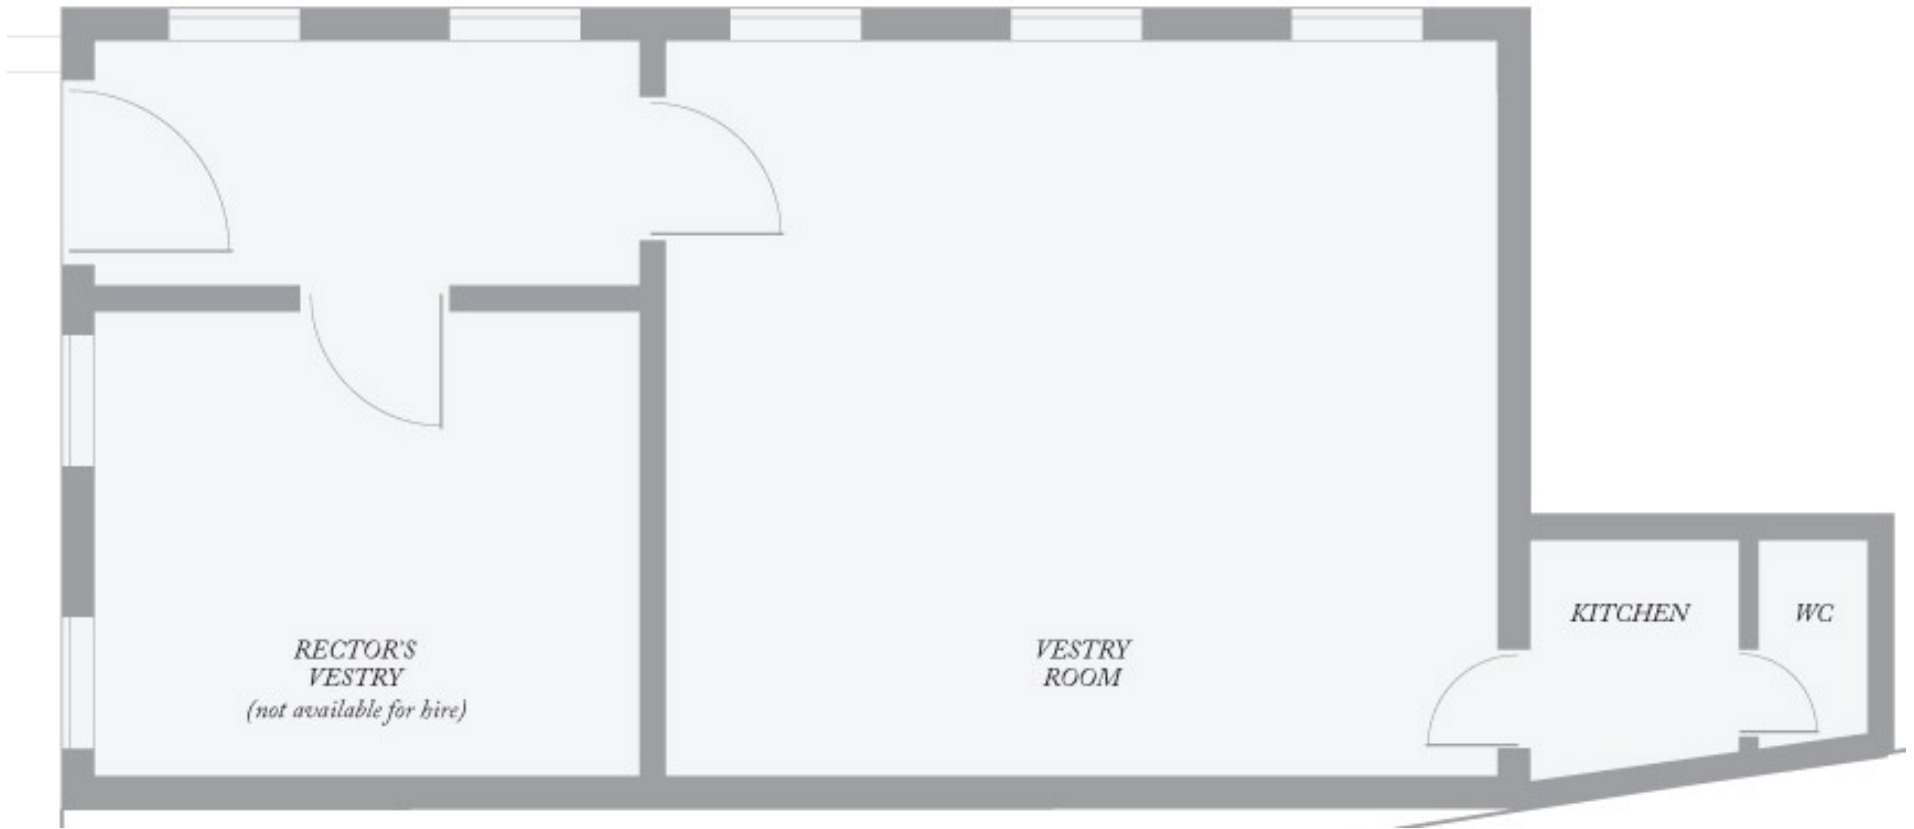

## Church – Floorplan

Maximum Capacity | 280 total

- 250 seated in pews
- 30 standing

Curfew 11pm

## Vestry Room – Floorplan

### Maximum Capacity

- Boardroom | 20 seated
- Theatre | 40 seated