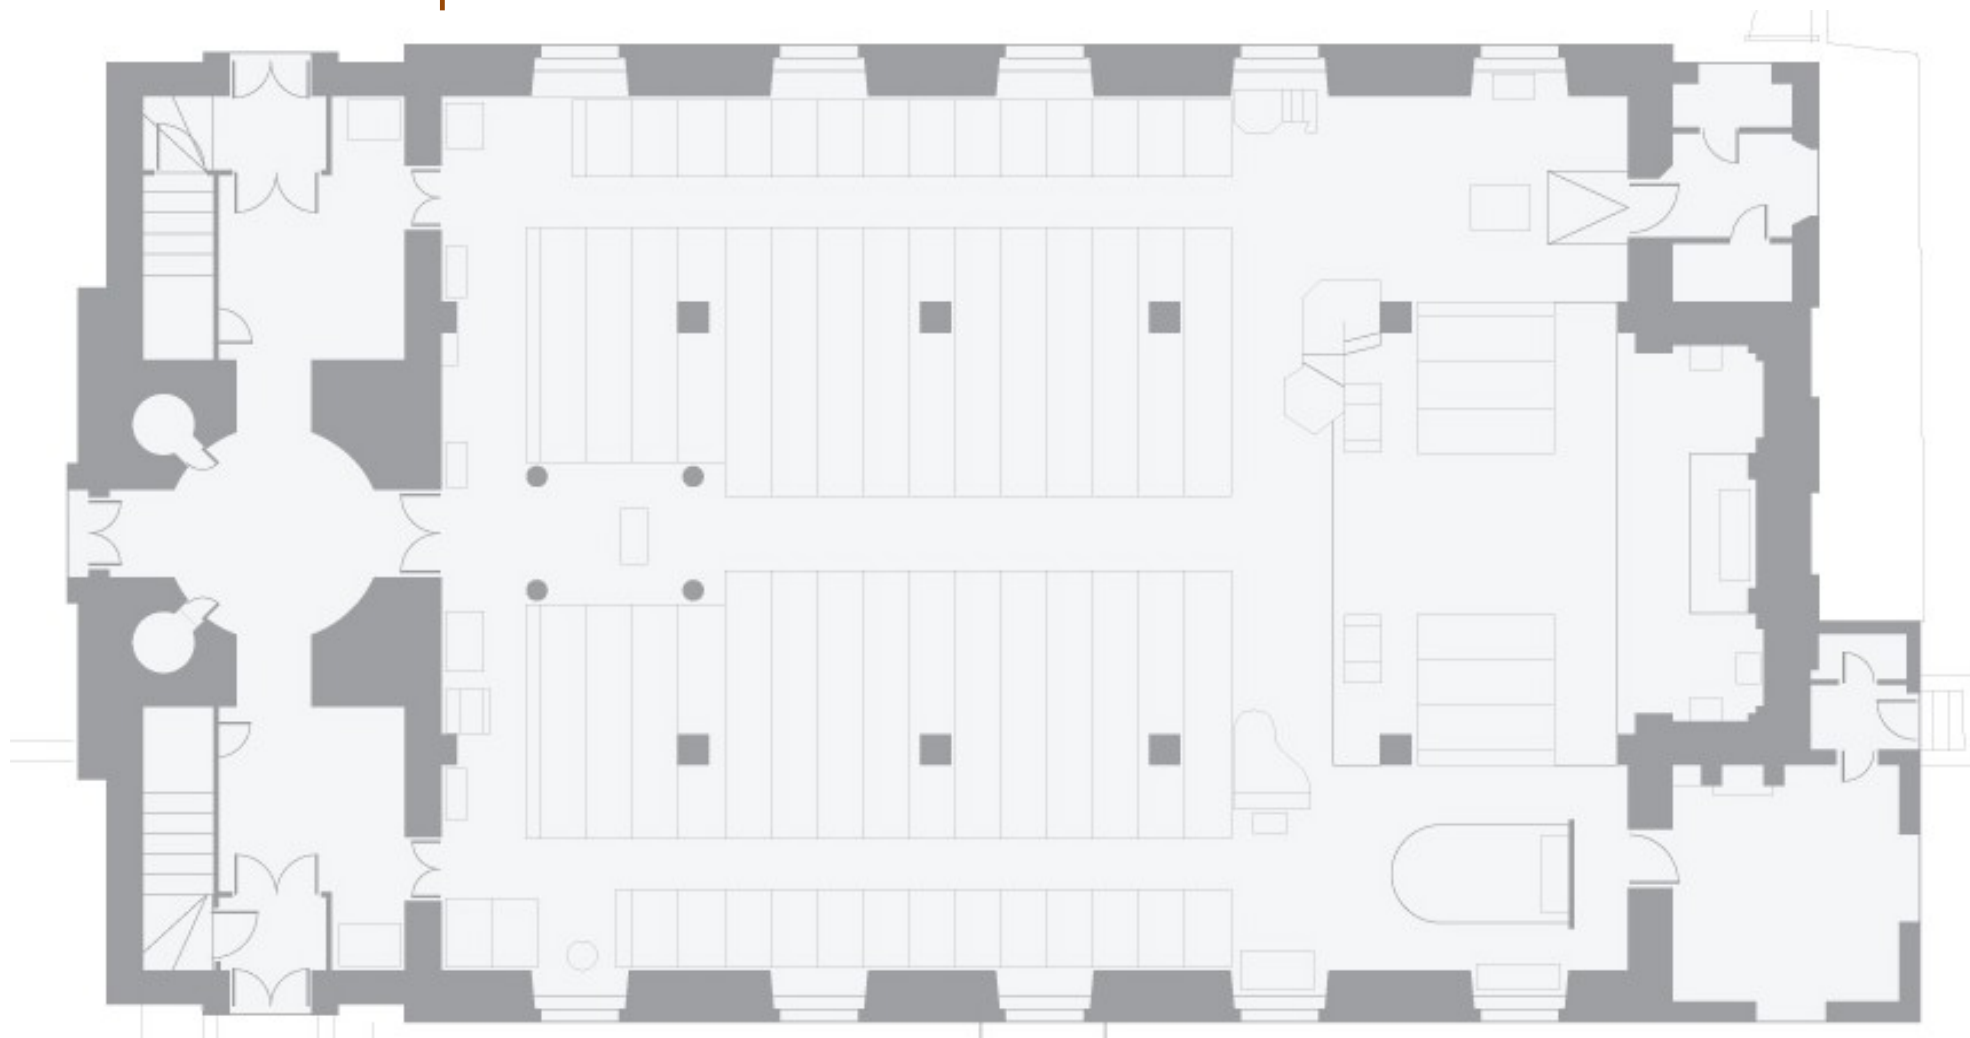

## Church – Floorplan

Maximum Capacity | 280 total

- 250 seated in pews
- 30 standing

Curfew 11pm

## Vestry Room – Floorplan

### Maximum Capacity

- Boardroom | 20 seated
- Theatre | 40 seated